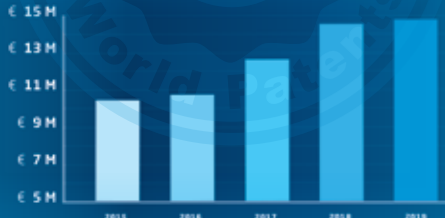

FOUNDED IN 1961

TAKEN OVER
BY ALDO NICOLINO IN 1986

> 140 EMPLOYEES

100% MADE IN ITALY PRODUCTION

TURNOVER

PRODUCTION SECTORS

30%

COFFEE
PRODUCTION