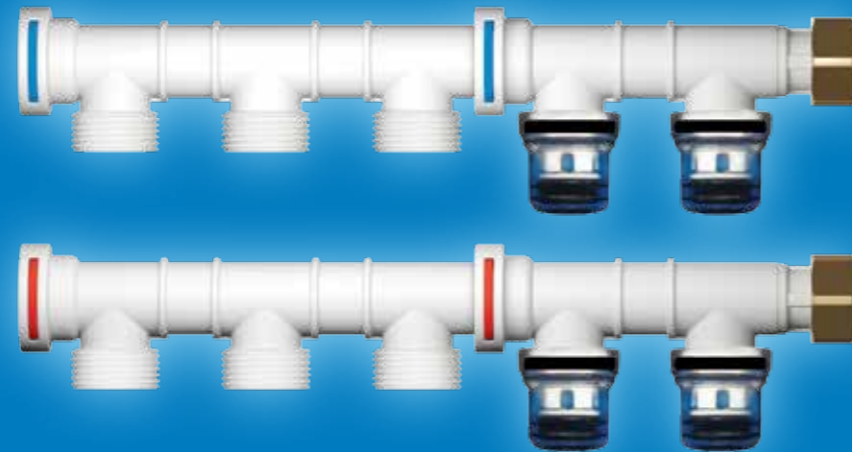

**FROM THE CONCEPT
TO THE MARKET
IN 3 MONTHS**

**100% CERTIFIED
50 YEARS OF EFFICIENCY
GUARANTEED**